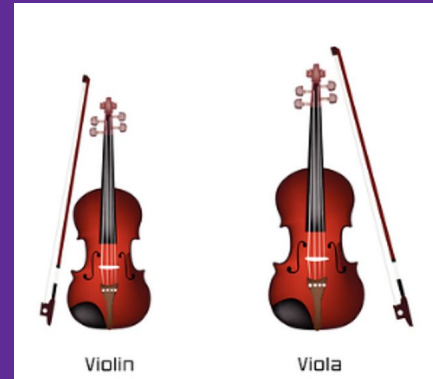

# STRING FAMILY

# VIOLIN

- Has the highest pitch of all strings
- Usually has the melody

<https://www.youtube.com/watch?v=TCL94-MsxYc>

# VIOLA

- Is bigger than the violin, but played the same way
- They sound a little bit lower than the violin

<https://www.youtube.com/watch?v=7eYYhgD4pCc>

# CELLO

- Played with the instrument on the ground because it is too big!
- Sounds lower than the viola

<https://www.youtube.com/watch?v=mzl0ZuCb59o>